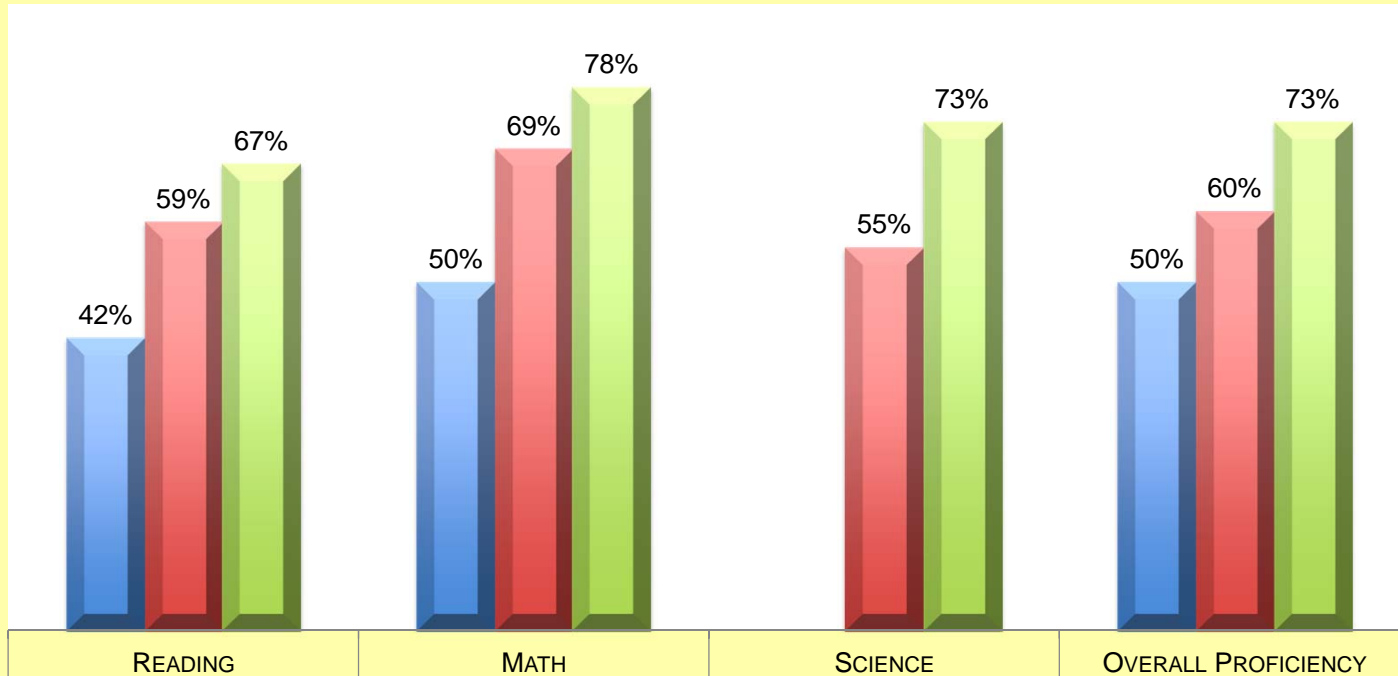

HIGH GROWTH

MET AYP

- 2007-2008
- 2008-2009
- 2009-2010

LOUCILE SOUDERS ELEMENTARY SCHOOL, NC
STARTED LARRY BELL'S STRATEGIES 08-09