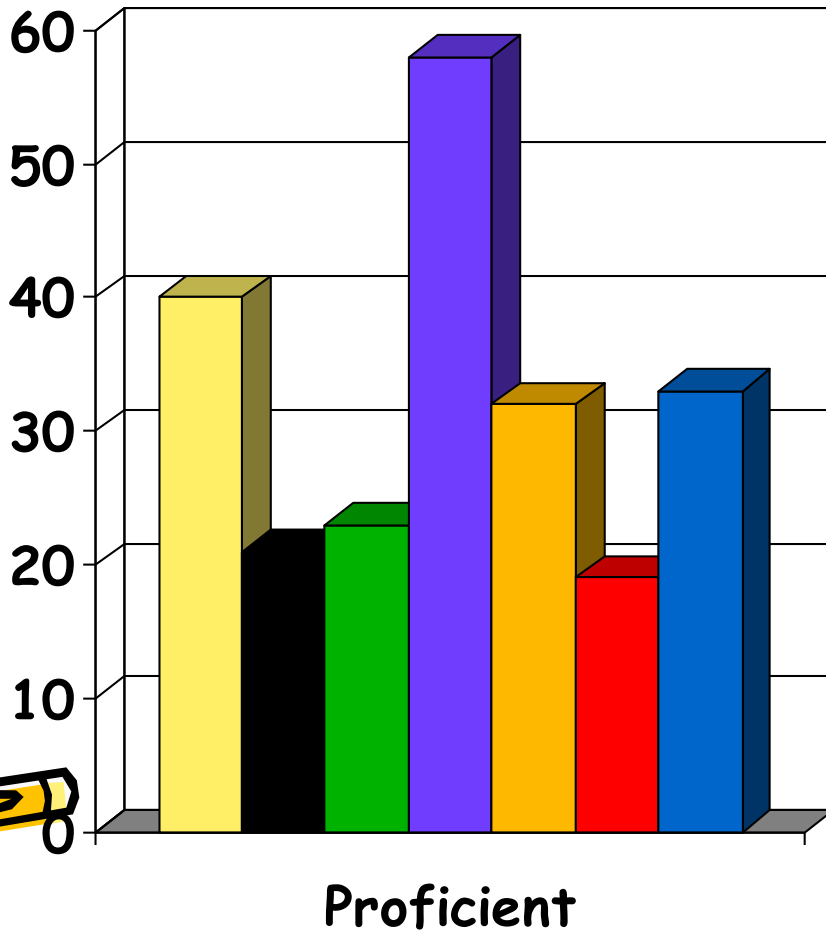

ELA 2008-2009