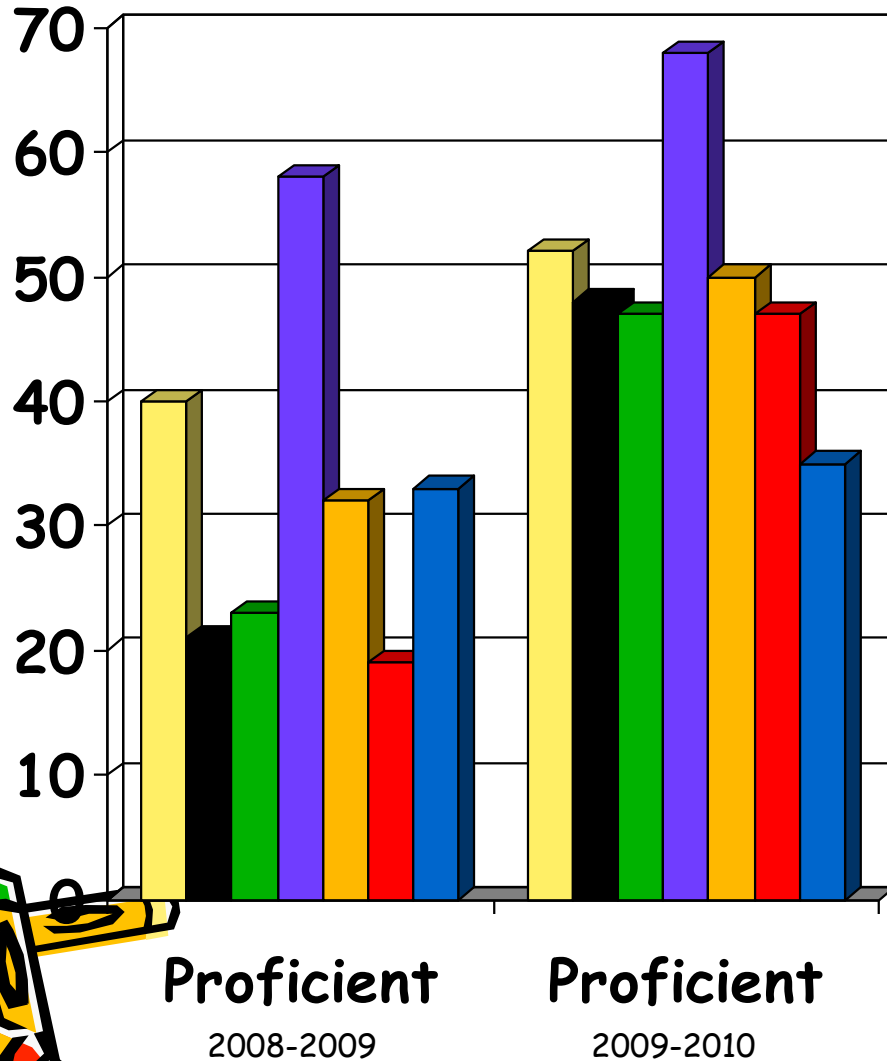

ELA Comparison

2008-2010